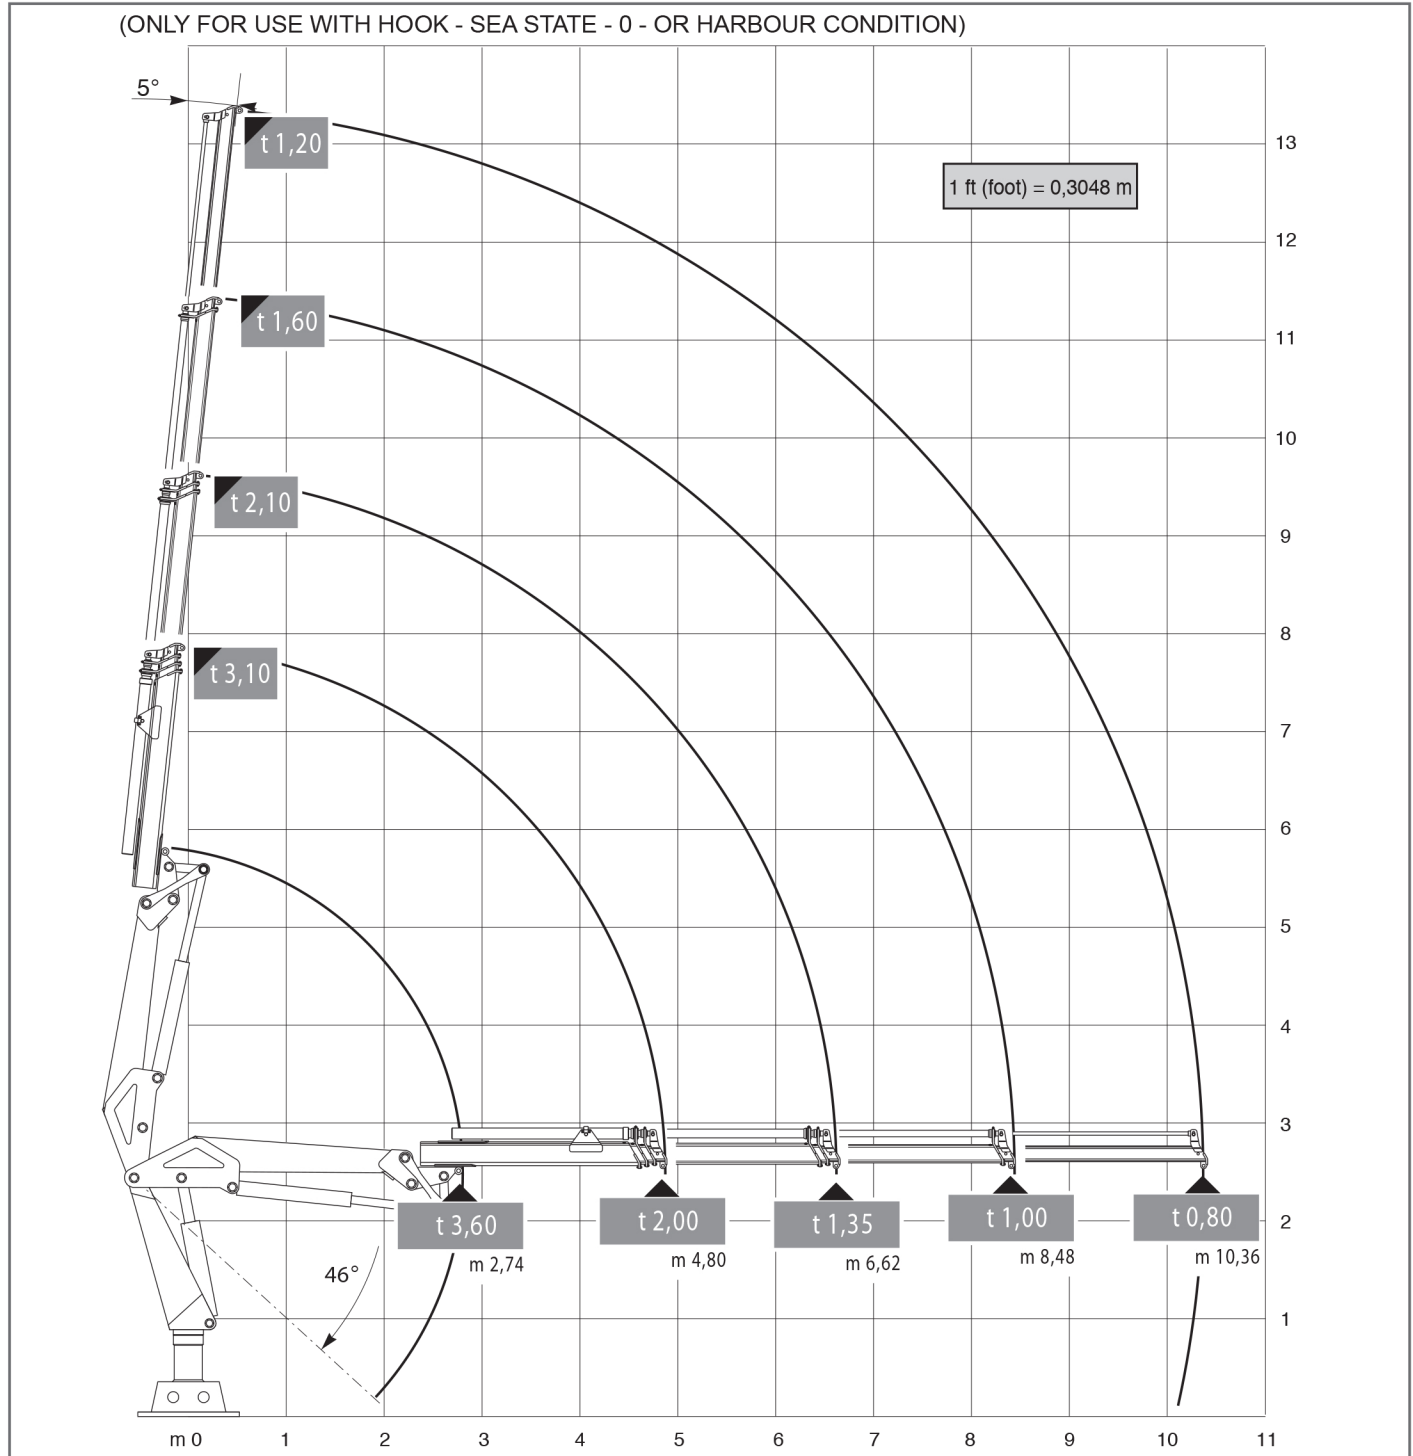

Custom Built Marine & Offshore Cranes

FULLY FOLDABLE CRANE

HLM 10-3S MODEL

TECHNICAL SPECIFICATION

October 2014

The technical data contained in this card are only indicative and can be changed without notice.